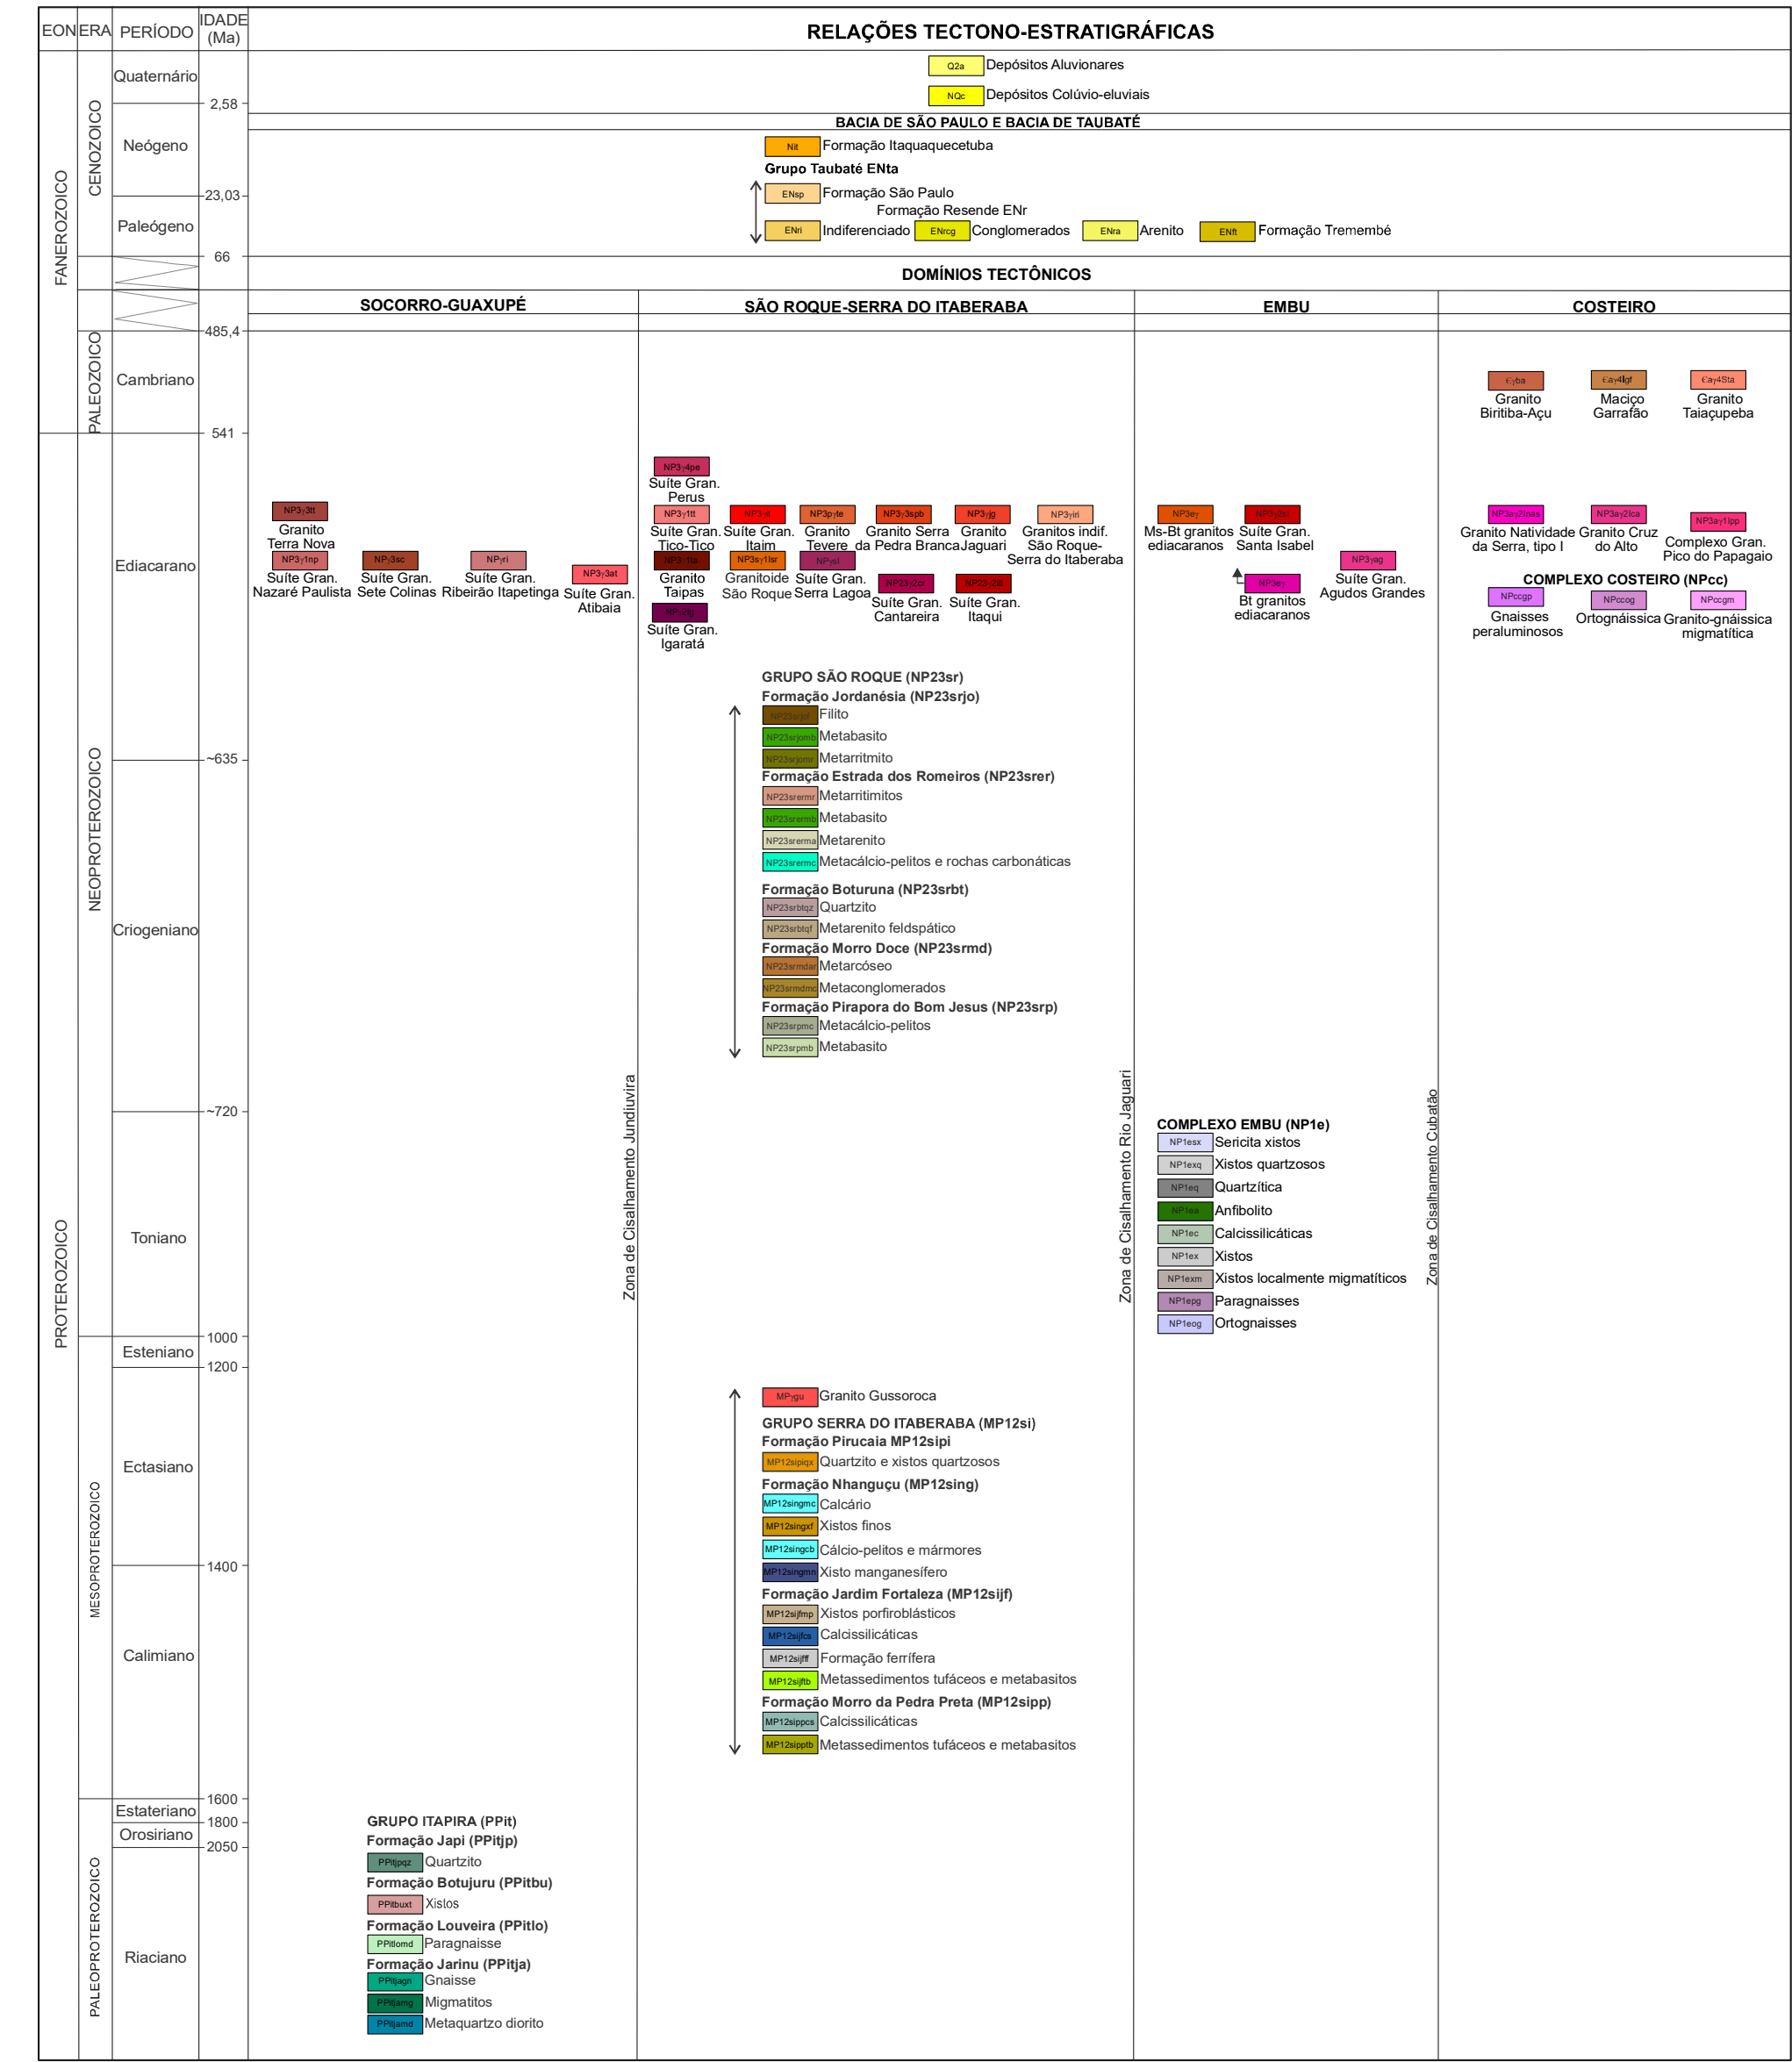

UNIDADES LITOSTRATIGRÁFICAS: Detailed legend for lithostratigraphic units, including Paleozoico-Quaternário, Paleoproterozoico, Mesoproterozoico, and Paleoproterozoico (PP).

Fontes Cartográficas, Créditos de Autoria, and other project information including contact details and acknowledgments.